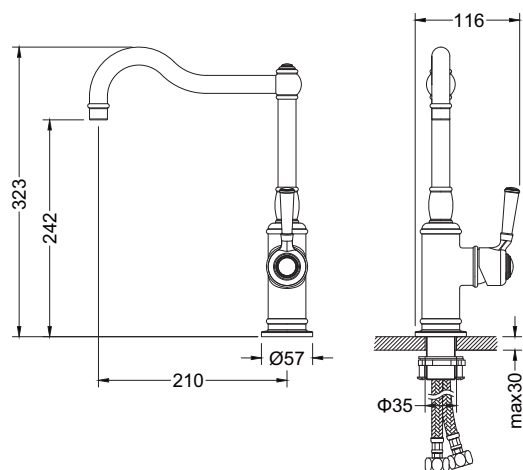

Смеситель для кухни КЛАССИК

- Материал корпуса латунь
- Ручка из сплава латуни и цинка
- Керамический картридж Citec Ø35 мм
- Аэратор Neoperl
- Излив поворотный из латуни, вращение на 360°
- Гибкая подводка Shida ½" 600 мм из нержавеющей стали в комплекте
- Крепление для смесителя из латуни
- Гарантия 10 лет