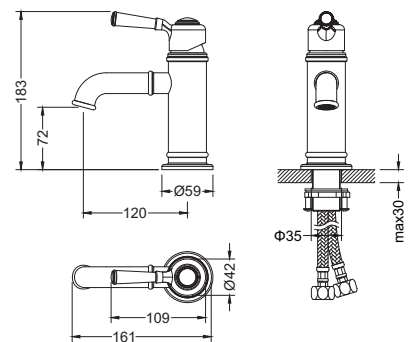

Смеситель для раковины 235 КЛАССИК

- Материал корпуса латунь
- Ручка из сплава латуни и цинка
- Керамический картридж Citec Ø35 мм
- Аэратор Neoperl
- Излив фиксированный
- Гибкая подводка Shida ½" 600 мм из нержавеющей стали в комплекте
- Крепление для смесителя из латуни
- Гарантия 10 лет