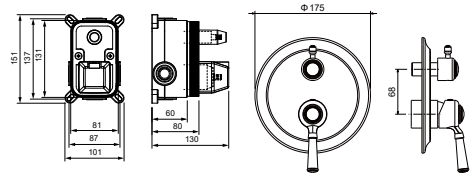

AQ1547CR
хром

AQ1547MB
черный матовый

Смеситель для ванны 3 режима (внешняя и скрытая часть) КЛАССИК

- Смеситель из латуни с установочной коробкой на 3 потребителя
- Ручки из цинкового сплава
- Керамический картридж Cites $\varnothing 35$ мм
- Дивертор: керамический картридж, поворотный
- Скрытая часть в комплекте
- Декоративная накладка из нержавеющей стали
- Гарантия 10 лет