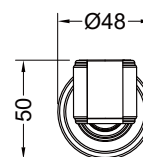

Держатель ручного душа КЛАССИК

- Основной материал: латунь
- С защитной пластиковой втулкой
- Подходит для комплектации любых душевых лейек
- Гарантия 2 года