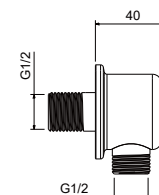

AQ2462CR хром
AQ2462MB черный матовый

Шланговое подсоединение с держателем КЛАССИК

- Основной материал: латунь
- Стандарт подводки: 1/2"
- Обеспечивает качественное соединение душевого шланга и трубопровода
- Гарантия 2 года