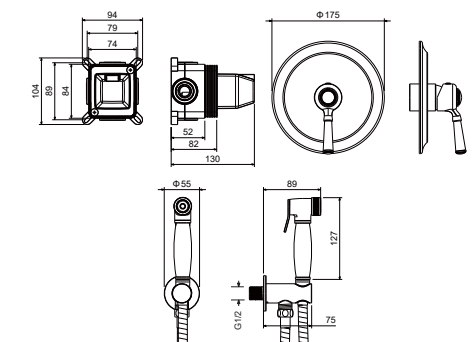

Набор с гигиеническим душем (смеситель + гигиеническая лейка + шланг + шланговое подсоединение с держателем) КЛАССИК

- Смеситель из латуни с установочной коробкой из нержавеющей стали
- Шланговое подсоединение с держателем для душа из латуни
- Лейка гигиенического душа с нажимным механизмом из латуни
- Декоративная накладка из нержавеющей стали
- Скрытая часть в комплекте
- Душевой шланг 120 см
- Гарантия 10 лет