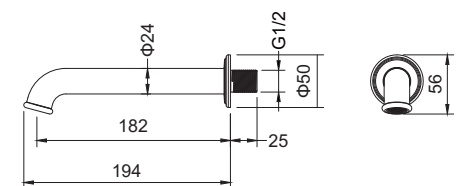

Излив для ванны 182 мм КЛАССИК

- Материал корпуса латунь
- Аэратор Neoreg
- Излив фиксированный
- Декоративная накладка из нержавеющей стали
- Скрытый встроенный в стену монтаж
- Гарантия 10 лет

AQ1519CR
хром