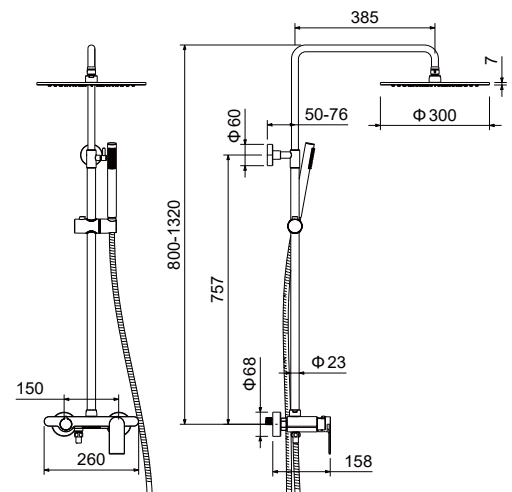

AQ2440CR
хром

AQ2440MB
черный матовый

**Душевая система
ЛИРА**

- Material of the mixer body brass
- Mixer handle from zinc alloy
- Ceramic cartridge Cites Ø35 mm
- Aerator in the kit
- Divertor: ceramic cartridge, rotating
- Overflow hidden
- Top shower Ø300 mm from stainless steel
- Shower bar from stainless steel
- Ø23 mm with adjustment by height 80,0-132, cm
- Hand shower from brass with 1 jet mode
- Shower hose 150 cm from stainless steel
- S-shaped eccentric with decorative reflectors in the kit
- Warranty 10 years