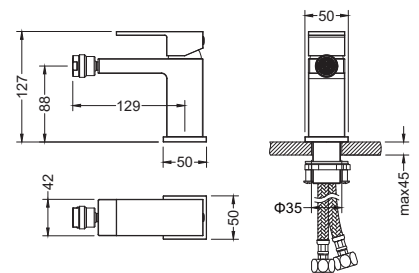

Смеситель для биде ЛИБРА

- Материал корпуса латунь
- Ручка из цинкового сплава
- Керамический картридж Citec Ø35 мм
- Аэратор Neoperl, поворотный
- Излив фиксированный
- Гибкая подводка Shida 1/2" 600 мм из нержавеющей стали в комплекте
- Крепление для смесителя из латуни
- Гарантия 10 лет

Смеситель для ванны ЛИБРА

- Материал корпуса латунь
- Ручка из цинкового сплава
- Керамический картридж Citec Ø35 мм
- Аэратор Neoperl
- Дивертор вытяжной из латуни
- Излив фиксированный
- S-образные эксцентрики с декоративными отражателями в комплекте
- Лейка и шланг в комплект не входят
- Гарантия 10 лет