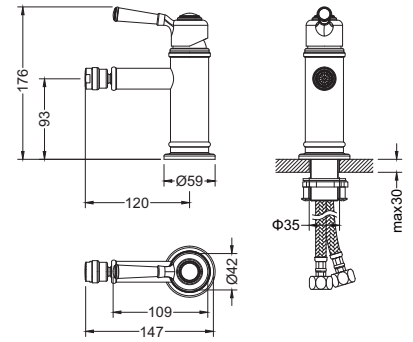

**Смеситель для биде
КЛАССИК**

- Материал корпуса латунь
- Ручка из сплава латуни и цинка
- Керамический картридж Cites Ø35 мм
- Аэратор Neoperl, поворотный
- Излив фиксированный
- Гибкая подводка Shida ½" 600 мм из нержавеющей стали в комплекте
- Крепление для смесителя из латуни
- Гарантия 10 лет

**Смеситель для ванны
КЛАССИК**

- Материал корпуса латунь
- Ручка из сплава латуни и цинка
- Керамический картридж Cites Ø35 мм
- Аэратор Neoperl
- Дивертор вытяжной из латуни
- Излив фиксированный
- S-образные эксцентрики с декоративными отражателями в комплекте
- Лейка и шланг в комплект не входят
- Гарантия 10 лет

**Смеситель для ванны
с душевым набором
КЛАССИК**

- Материал корпуса смесителя латунь
- Керамический картридж Cites Ø35 мм
- Аэратор Neoperl
- Излив фиксированный
- Ручной душ из латуни с 1 режимом струи
- Душевой шланг 150 см из нержавеющей стали
- Дивертор вытяжной из латуни
- Настенный держатель ручного душа из латуни
- S-образные эксцентрики с декоративными отражателями в комплекте
- Гарантия 10 лет

**Смеситель для ванны напольный
(внешняя и скрытая часть)
КЛАССИК**

- Материал корпуса смесителя латунь
- Ручка смесителя из сплава латуни и цинка
- Керамический картридж Cites Ø35 мм
- Аэратор Neoperl
- Излив фиксированный
- Дивертор вытяжной из латуни
- Ручной душ из латуни с 1 режимом струи
- Душевой шланг 150 см из нержавеющей стали с защитой от перекручивания
- Держатель для ручного душа из латуни
- Скрытая часть в комплекте
- Гарантия 10 лет