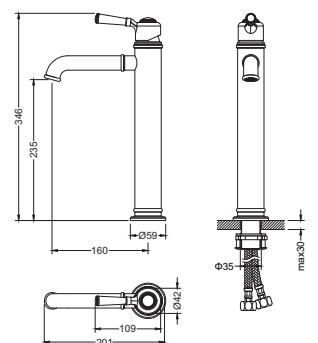

КЛАССИК

Изящная и выразительная коллекция Aquatek Классик вдохновлена прекрасными образами прошлого, лёгкой ностальгией и приятными воспоминаниями.

В коллекции Aquatek Классик соединены современный контекст, классический шик и мотивы ушедшей эпохи.

Смеситель для раковины 72 КЛАССИК

- Материал корпуса латунь
- Ручка из сплава латуни и цинка
- Керамический картридж Citec Ø35 мм
- Аэратор Neoperl
- Излив фиксированный
- Гибкая подводка Shida ½" 600 мм из нержавеющей стали в комплекте
- Крепление для смесителя из латуни
- Гарантия 10 лет

Смеситель для раковины 235 КЛАССИК

- Материал корпуса латунь
- Ручка из сплава латуни и цинка
- Керамический картридж Citec Ø35 мм
- Аэратор Neoperl
- Излив фиксированный
- Гибкая подводка Shida ½" 600 мм из нержавеющей стали в комплекте
- Крепление для смесителя из латуни
- Гарантия 10 лет