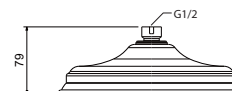

AQ2461CR хром
AQ2461MB черный матовый