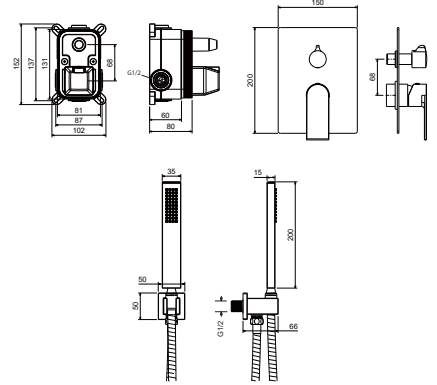

AQ1472CR
хром

AQ1472MB
черный матовый

**Set 3 в 1 душевой комплект
ЛИРА**

- Смеситель из латуни с установочной коробкой на 2 потребителя
- Ceramic cartridge Cites Ø35 mm
- Divertor rotating
- Top shower 250x250x2 mm from stainless steel
- Bracket for top shower 400 mm from stainless steel
- Hand shower from brass with 1 jet mode
- Shower hose 150 cm from stainless steel
- Hose connection with holder for hand shower from brass
- Decorative cover from stainless steel
- Hidden part in the kit
- Warranty 10 years