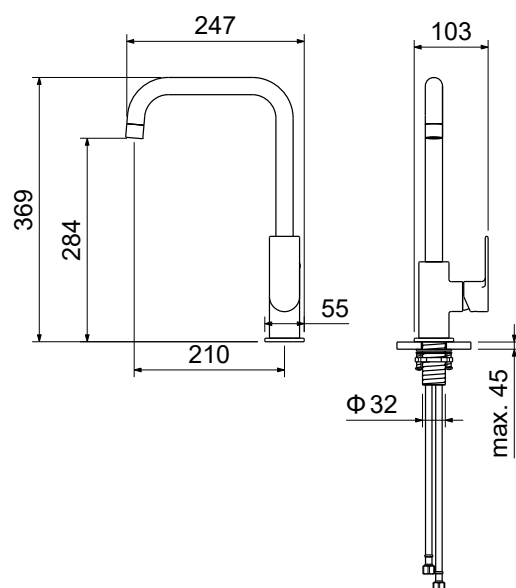

AQ1480CR
хром