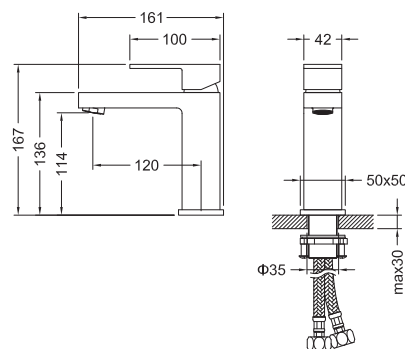

ЛИБРА

Коллекция Aquatek Либра основана на простых геометрических формах и соответствует современным трендам.

Сочетание подчеркнуто четких линий и минимализма придает смесителям Либра особую изысканность.

Простая и легкая форма коллекции Aquatek Либра идеально подходит для современных ванных комнат.

Она отлично сочетается как с геометрическими, так и с плавными формами мебели и сантехники, прекрасно вписываясь в интерьер.

Смеситель для раковины 114 ЛИБРА

- Материал корпуса латунь
- Ручка из цинкового сплава
- Керамический картридж Citec Ø35 мм
- Аэратор Neoperl
- Излив фиксированный
- Гибкая подводка Shida ½" 600 мм из нержавеющей стали в комплекте
- Крепление для смесителя из латуни
- Гарантия 10 лет