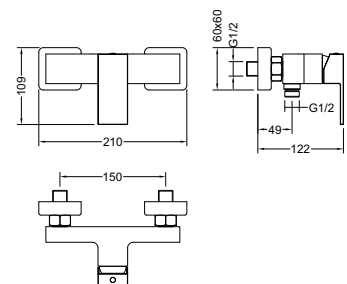

Смеситель для раковины настенный (внешняя и скрытая часть) ЛИБРА

- Материал корпуса латунь
- Излив 186 мм из латуни
- Ручка из цинкового сплава
- Керамический картридж Citec Ø35 мм
- Аэратор Neoperl
- Скрытая часть в комплекте
- Гарантия 10 лет

Смеситель для биде ЛИБРА

- Материал корпуса латунь
- Ручка из цинкового сплава
- Керамический картридж Citec Ø35 мм
- Аэратор Neoperl, поворотный
- Излив фиксированный
- Гибкая подводка Shida 1/2" 600 мм из нержавеющей стали в комплекте
- Крепление для смесителя из латуни
- Гарантия 10 лет

Смеситель для ванны ЛИБРА

- Материал корпуса латунь
- Ручка из цинкового сплава
- Керамический картридж Citec Ø35 мм
- Аэратор Neoperl
- Дивертор вытяжной из латуни
- Излив фиксированный
- S-образные эксцентрики с декоративными отражателями в комплекте
- Лейка и шланг в комплект не входят
- Гарантия 10 лет

Смеситель для душа ЛИБРА

- Материал корпуса латунь
- Ручка из цинкового сплава
- Керамический картридж Citec Ø35 мм
- S-образные эксцентрики с декоративными отражателями в комплекте
- Без излива
- Лейка и шланг в комплект не входят
- Гарантия 10 лет

Смеситель для ванны с душевым набором ЛИБРА

- Материал корпуса смесителя латунь
- Керамический картридж Citec Ø35 мм
- Аэратор Neoperl
- Излив фиксированный
- Ручной душ из латуни с 1 режимом струи
- Душевой шланг 150 см из нержавеющей стали
- Дивертор вытяжной из латуни
- Настенный держатель ручного душа из латуни
- S-образные эксцентрики с декоративными отражателями в комплекте
- Гарантия 10 лет