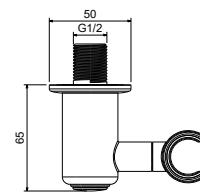

AQ2407CR хром
AQ2407MB черный матовый