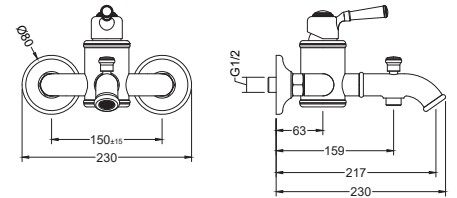

**Смеситель для ванны
КЛАССИК**

- Материал корпуса латунь
- Ручка из сплава латуни и цинка
- Керамический картридж Cites Ø35 мм
- Аэратор Neoperl
- Дивертор вытяжной из латуни
- Излив фиксированный
- S-образные эксцентрики с декоративными отражателями в комплекте
- Лейка и шланг в комплект не входят
- Гарантия 10 лет

**Смеситель для ванны
с душевым набором
КЛАССИК**

- Материал корпуса смесителя латунь
- Керамический картридж Cites Ø35 мм
- Аэратор Neoperl
- Излив фиксированный
- Ручной душ из латуни с 1 режимом струи
- Душевой шланг 150 см из нержавеющей стали
- Дивертор вытяжной из латуни
- Настенный держатель ручного душа из латуни
- S-образные эксцентрики с декоративными отражателями в комплекте
- Гарантия 10 лет