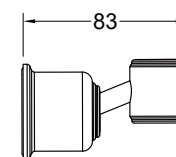

Держатель ручного душа КЛАССИК

- Основной материал: латунь
- С защитной пластиковой втулкой
- Подходит для комплектации любых душевых лейек
- Гарантия 2 года