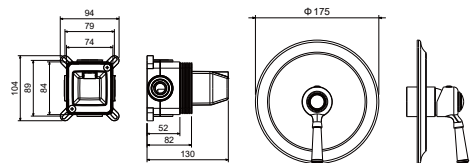

Смеситель для ванны (внешняя и скрытая часть) КЛАССИК

- Смеситель из латуни с установочной коробкой на 2 потребителя
- Ручка из цинкового сплава
- Керамический картридж Cites $\varnothing 35$ мм
- Дивертор: керамический картридж, поворотный
- Скрытая часть в комплекте
- Декоративная накладка из нержавеющей стали
- Гарантия 10 лет

Смеситель для ванны 3 режима (внешняя и скрытая часть) КЛАССИК

- Смеситель из латуни с установочной коробкой на 3 потребителя
- Ручки из цинкового сплава
- Керамический картридж Cites $\varnothing 35$ мм
- Дивертор: керамический картридж, поворотный
- Скрытая часть в комплекте
- Декоративная накладка из нержавеющей стали
- Гарантия 10 лет

Смеситель для душа (внешняя и скрытая часть) КЛАССИК

- Смеситель из латуни с установочной коробкой на 1 потребителя
- Ручка из цинкового сплава
- Керамический картридж Cites $\varnothing 35$ мм
- Скрытая часть в комплекте
- Декоративная накладка из нержавеющей стали
- Гарантия 10 лет

Излив для ванны 182 мм КЛАССИК

- Материал корпуса латунь
- Аэратор Neoreg
- Излив фиксированный
- Декоративная накладка из нержавеющей стали
- Скрытый встроенный в стену монтаж
- Гарантия 10 лет

Набор с гигиеническим душем (смеситель + гигиеническая лейка + шланг + шланговое подсоединение с держателем) КЛАССИК

- Смеситель из латуни с установочной коробкой из нержавеющей стали
- Шланговое подсоединение с держателем для душа из латуни
- Лейка гигиенического душа с нажимным механизмом из латуни
- Декоративная накладка из нержавеющей стали
- Скрытая часть в комплекте
- Душевой шланг 120 см
- Гарантия 10 лет