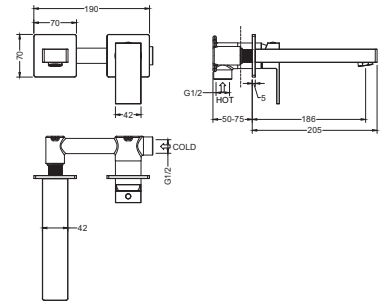

Смеситель для раковины настенный (внешняя и скрытая часть) ЛИБРА

- Материал корпуса латунь
- Излив 186 мм из латуни
- Ручка из цинкового сплава
- Керамический картридж Citec Ø35 мм
- Аэратор Neoperl
- Скрытая часть в комплекте
- Гарантия 10 лет

Смеситель для биде ЛИБРА

- Материал корпуса латунь
- Ручка из цинкового сплава
- Керамический картридж Citec Ø35 мм
- Аэратор Neoperl, поворотный
- Излив фиксированный
- Гибкая подводка Shida 1/2" 600 мм из нержавеющей стали в комплекте
- Крепление для смесителя из латуни
- Гарантия 10 лет

Смеситель для ванны ЛИБРА

- Материал корпуса латунь
- Ручка из цинкового сплава
- Керамический картридж Citec Ø35 мм
- Аэратор Neoperl
- Дивертор вытяжной из латуни
- Излив фиксированный
- S-образные эксцентрики с декоративными отражателями в комплекте
- Лейка и шланг в комплект не входят
- Гарантия 10 лет

Смеситель для душа ЛИБРА

- Материал корпуса латунь
- Ручка из цинкового сплава
- Керамический картридж Citec Ø35 мм
- S-образные эксцентрики с декоративными отражателями в комплекте
- Без излива
- Лейка и шланг в комплект не входят
- Гарантия 10 лет

Смеситель для ванны с душевым набором ЛИБРА

- Материал корпуса смесителя латунь
- Керамический картридж Citec Ø35 мм
- Аэратор Neoperl
- Излив фиксированный
- Ручной душ из латуни с 1 режимом струи
- Душевой шланг 150 см из нержавеющей стали
- Дивертор вытяжной из латуни
- Настенный держатель ручного душа из латуни
- S-образные эксцентрики с декоративными отражателями в комплекте
- Гарантия 10 лет