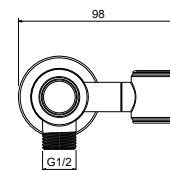

AQ2407CR хром
AQ2407MB черный матовый