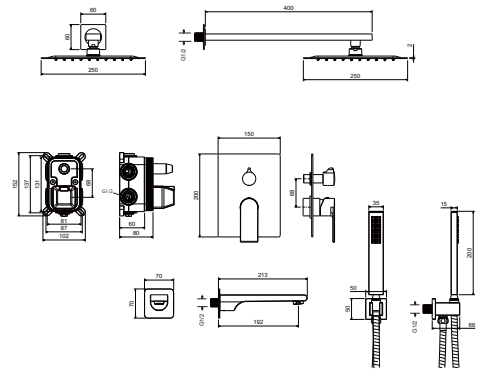

**Set 4 в 1 душевой комплект
ЛИРА**

- Смеситель из латуни с установочной коробкой на 3 потребителя
- Ceramic cartridge Cites Ø35 mm
- Aerator Neoperl
- Divertor rotating
- Top shower 250x250x2 mm from stainless steel
- Bracket for top shower 400 mm from stainless steel
- Overflow fixed from brass
- Hand shower from brass with 1 jet mode
- Shower hose 150 cm from stainless steel
- Hose connection with holder for hand shower from brass
- Decorative covers from stainless steel
- Hidden part in the kit
- Warranty 10 years

AQ2440CR
хром