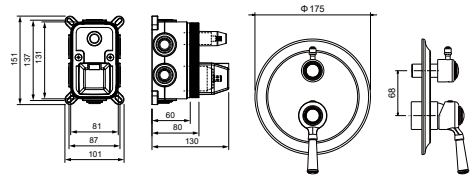

AQ1566CR
хром

AQ1566MB
черный матовый

Смеситель для душа (внешняя и скрытая часть) КЛАССИК

- Смеситель из латуни с установочной коробкой на 1 потребителя
- Ручка из цинкового сплава
- Керамический картридж Cites $\varnothing 35$ мм
- Скрытая часть в комплекте
- Декоративная накладка из нержавеющей стали
- Гарантия 10 лет